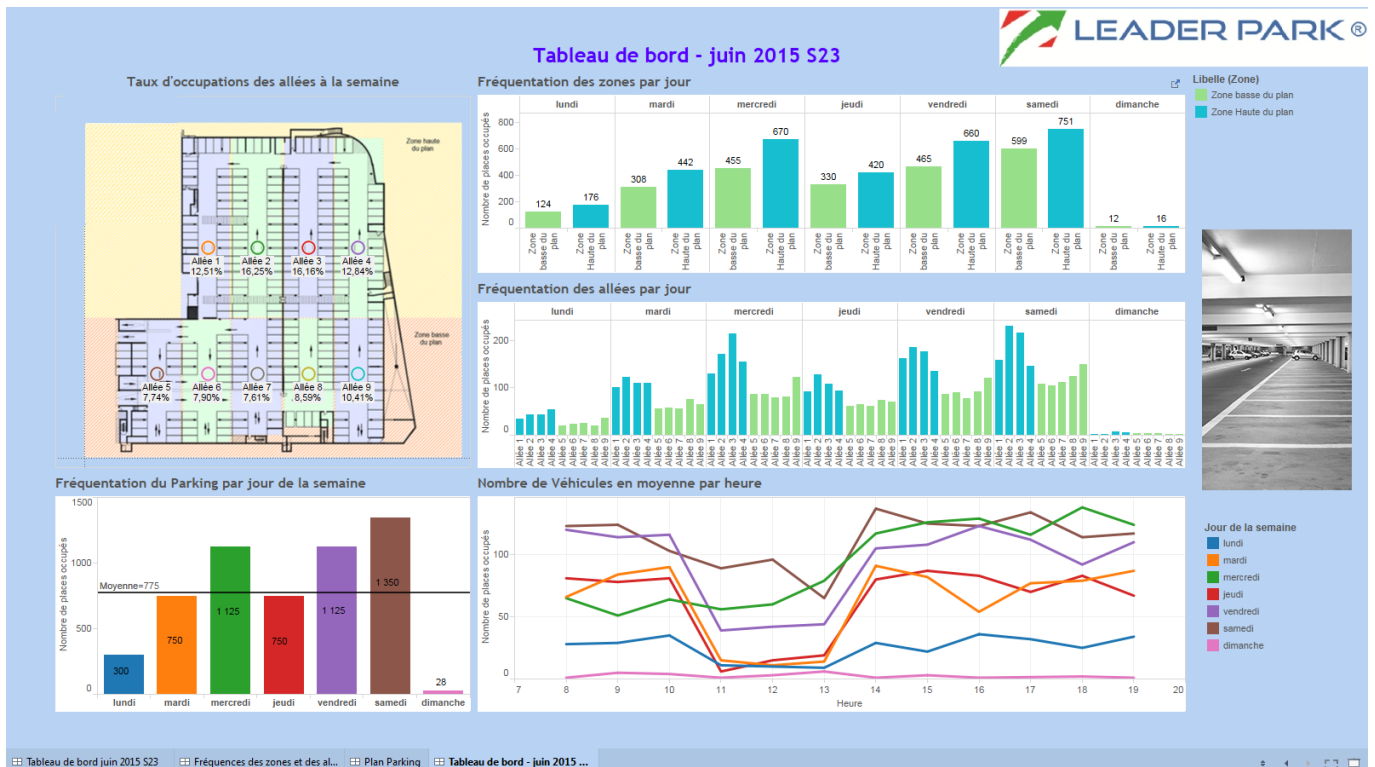

DYNAMIC PARKING GUIDANCE & COUNTING SYSTEM

LEADER PARK® Web Service Interactive Parking Supervision

View of the real-time interactive parking supervision

View of the global parking occupation statistics